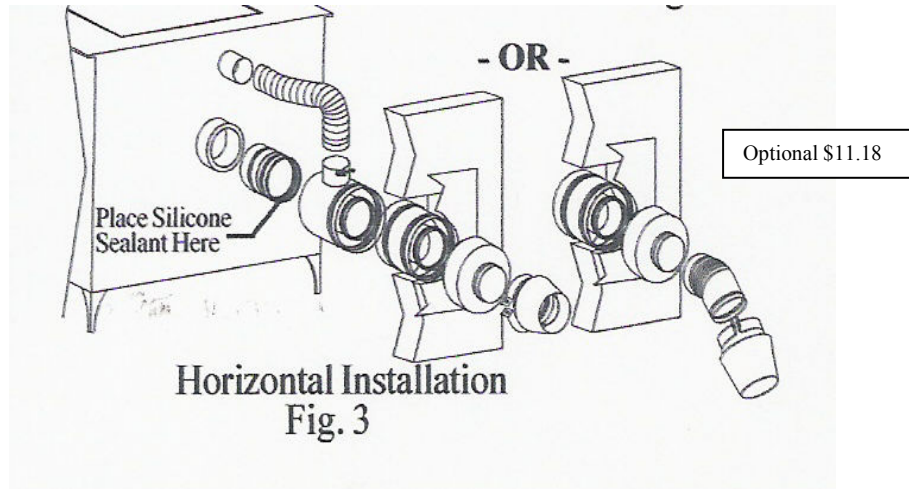

**PRAIRIE FIRE GRAIN ENERGY INC.**  
**SELKIRK DIRECT TEMP VENTING PRICE LIST 2008**

***MAIN LEVEL INSTALLATION- \$245.00***

***CORNER INSTALLATION- \$349.00***

*Follow main level instructions with  
45 degree elbow & 12" length pipe*