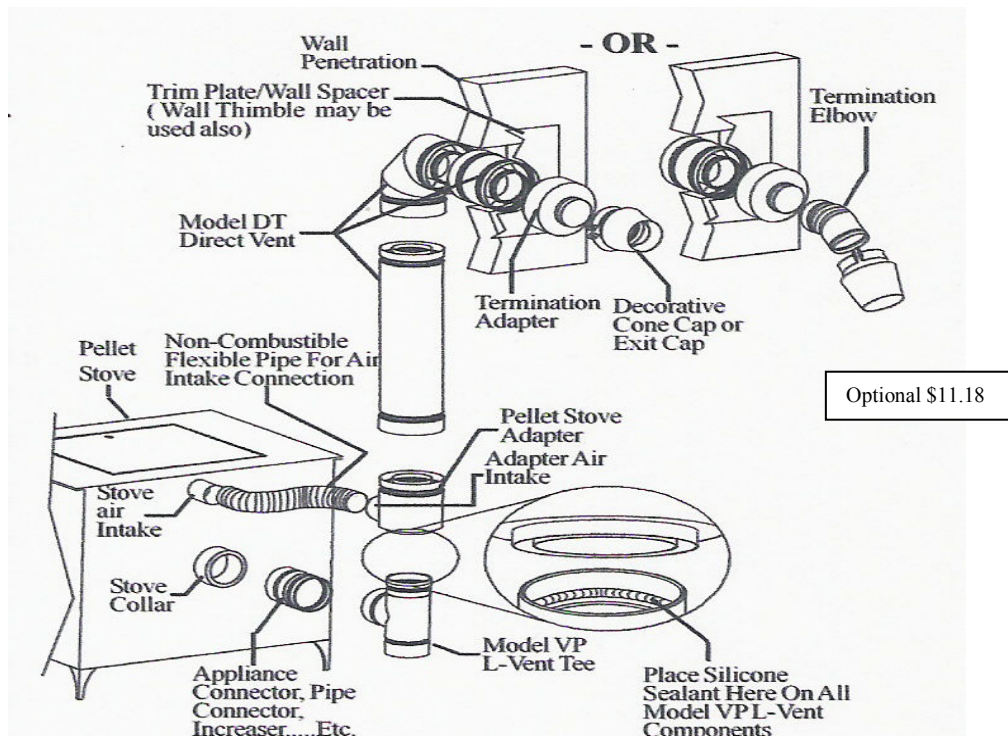

**PRAIRIE FIRE GRAIN ENERGY INC.**  
**SELKIRK DIRECT TEMP VENTING PRICE LIST 2008**

***MAIN LEVEL INSTALLATION- \$245.00***

***CORNER INSTALLATION- \$349.00***

*Follow main level instructions with  
45 degree elbow & 12" length pipe*

***BASEMENT INSTALLATION - \$489.00***

**THROUGH THE ROOF INSTALLATION- \$549.00**